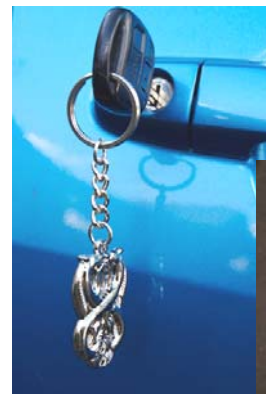

Key ring

Gloss silver colour finish

£5.00

The Equine Touch – From Zero To Hero In Your Horse's Eyes

The story of Equine Touch with fascinating stories and case studies from around the world

£28.00