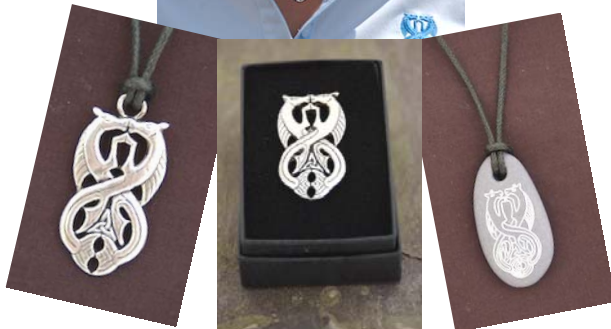

Key ring

Gloss silver colour finish

£5.00

The Equine Touch – From Zero To Hero In Your Horse's Eyes

The story of Equine Touch with fascinating stories and case studies from around the world

£28.00